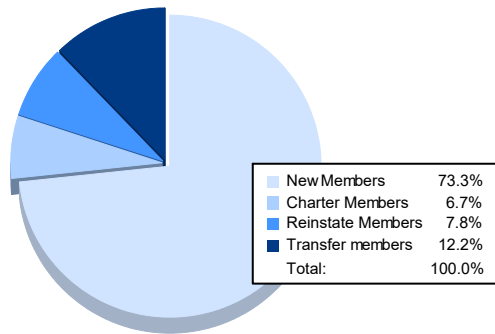

Year	New Clubs	Dropped Clubs	Gain/ Loss Clubs	New Members	Charter Members	Reinstate Members	Transfer Members	Total Member Added	Total Members Dropped	Gain/ Loss Members
2016-2017	0	0	0	151	9	7	24	191	299	-108
2017-2018	0	0	0	284	2	16	22	324	247	77
2018-2019	1	0	1	135	24	5	19	183	336	-153
2019-2020	1	3	-2	84	30	4	16	134	206	-72
2020-2021	0	3	-3	66	6	7	11	90	200	-110
<b>Average</b>	<b>0</b>	<b>1</b>	<b>-1</b>	<b>144</b>	<b>14</b>	<b>8</b>	<b>18</b>	<b>184</b>	<b>258</b>	<b>-73</b>

### Membership Composition June 2021 Cumulative