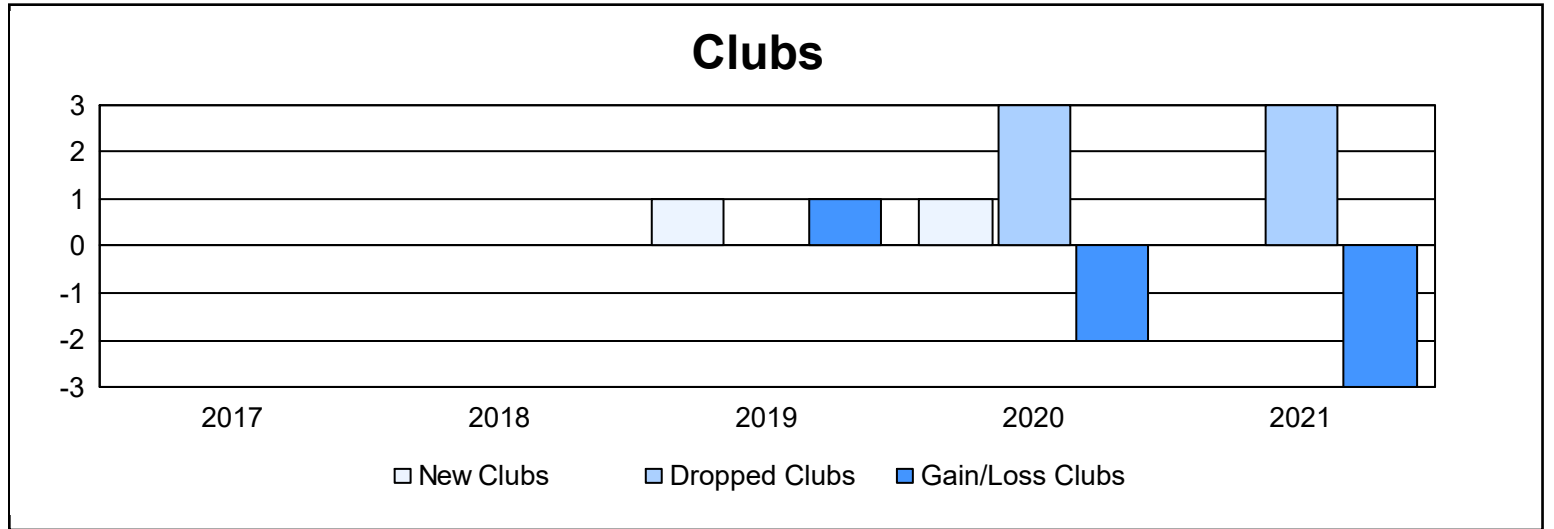

Year	New Clubs	Dropped Clubs	Gain/ Loss Clubs	New Members	Charter Members	Reinstate Members	Transfer Members	Total Member Added	Total Members Dropped	Gain/ Loss Members
2016-2017	0	0	0	151	9	7	24	191	299	-108
2017-2018	0	0	0	284	2	16	22	324	247	77
2018-2019	1	0	1	135	24	5	19	183	336	-153
2019-2020	1	3	-2	84	30	4	16	134	206	-72
2020-2021	0	3	-3	66	6	7	11	90	200	-110
<b>Average</b>	<b>0</b>	<b>1</b>	<b>-1</b>	<b>144</b>	<b>14</b>	<b>8</b>	<b>18</b>	<b>184</b>	<b>258</b>	<b>-73</b>

### Membership Composition June 2021 Cumulative