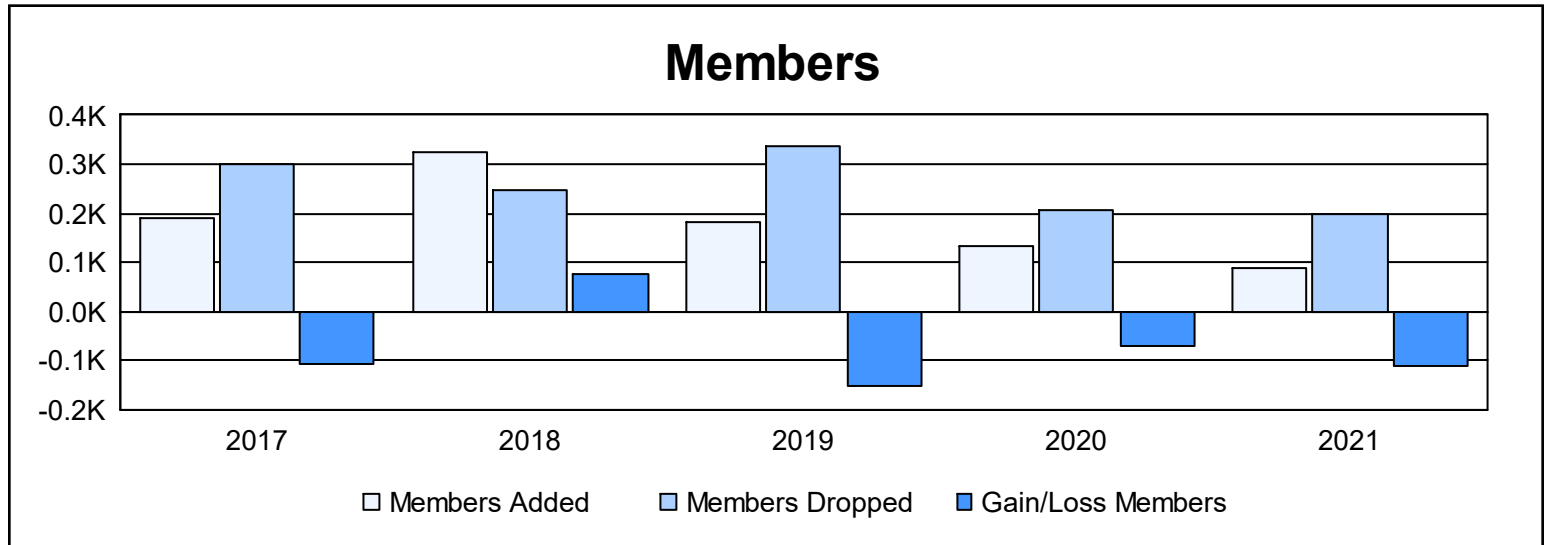

Year	New Clubs	Dropped Clubs	Gain/ Loss Clubs	New Members	Charter Members	Reinstate Members	Transfer Members	Total Member Added	Total Members Dropped	Gain/ Loss Members
2016-2017	0	0	0	151	9	7	24	191	299	-108
2017-2018	0	0	0	284	2	16	22	324	247	77
2018-2019	1	0	1	135	24	5	19	183	336	-153
2019-2020	1	3	-2	84	30	4	16	134	206	-72
2020-2021	0	3	-3	66	6	7	11	90	200	-110
<b>Average</b>	<b>0</b>	<b>1</b>	<b>-1</b>	<b>144</b>	<b>14</b>	<b>8</b>	<b>18</b>	<b>184</b>	<b>258</b>	<b>-73</b>

### Membership Composition June 2021 Cumulative